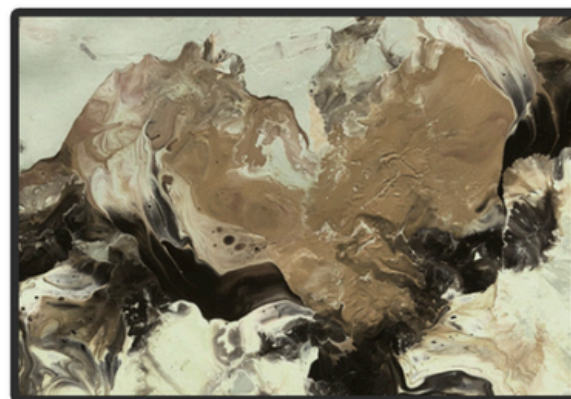

How We Work

We present concepts digitally, refine based on your feedback, and continue as needed until the direction is achieved.

All concept and reviews via Zoom meetings. When the vision is achieved and the files are approved, your team has everything needed to take the program to completion.

Previous examples: