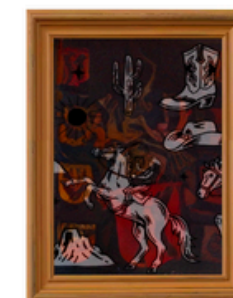

How We Work

We present concepts digitally, refine based on your feedback, and continue as needed until the direction is achieved.

All concept and reviews via Zoom meetings. When the vision is achieved and the files are approved, your team has everything needed to take the program to completion.

Previous examples: