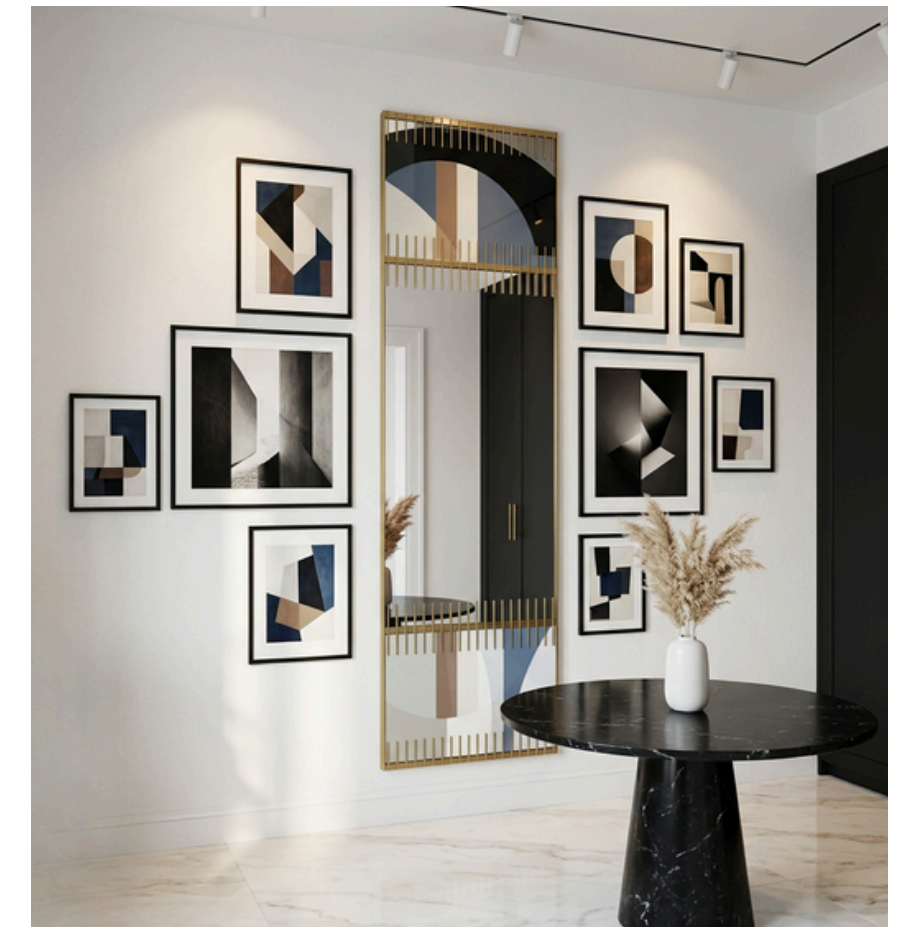

Optional Add-ons:

- Studio-printed reference samples – provided to the vendor for color and image approval
- Frame-to-furniture finish matching – sample review ensuring frame finishes are specified to complement the furniture and art selections
- Headboards-as-art, art wallcoverings, art decorative mirrors, and art accessory curation available
- Value engineering options