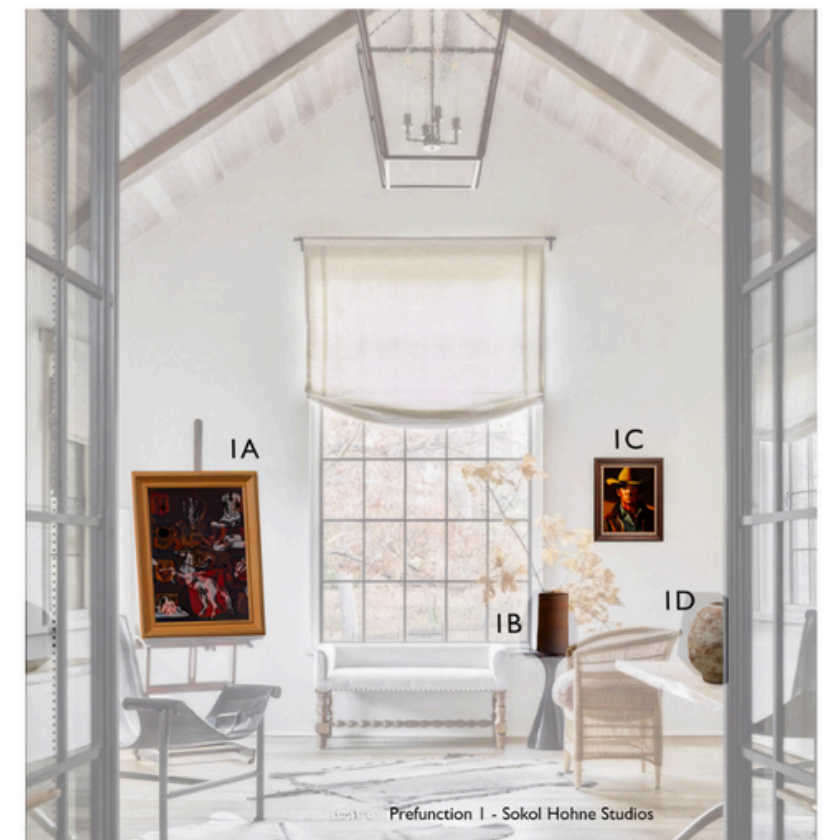

How We Work

We present concepts digitally, refine based on your feedback, and continue as needed until the direction is achieved.

All concept and reviews via Zoom meetings. When the vision is achieved and the files are approved, your team has everything needed to take the program to completion.

Previous examples: