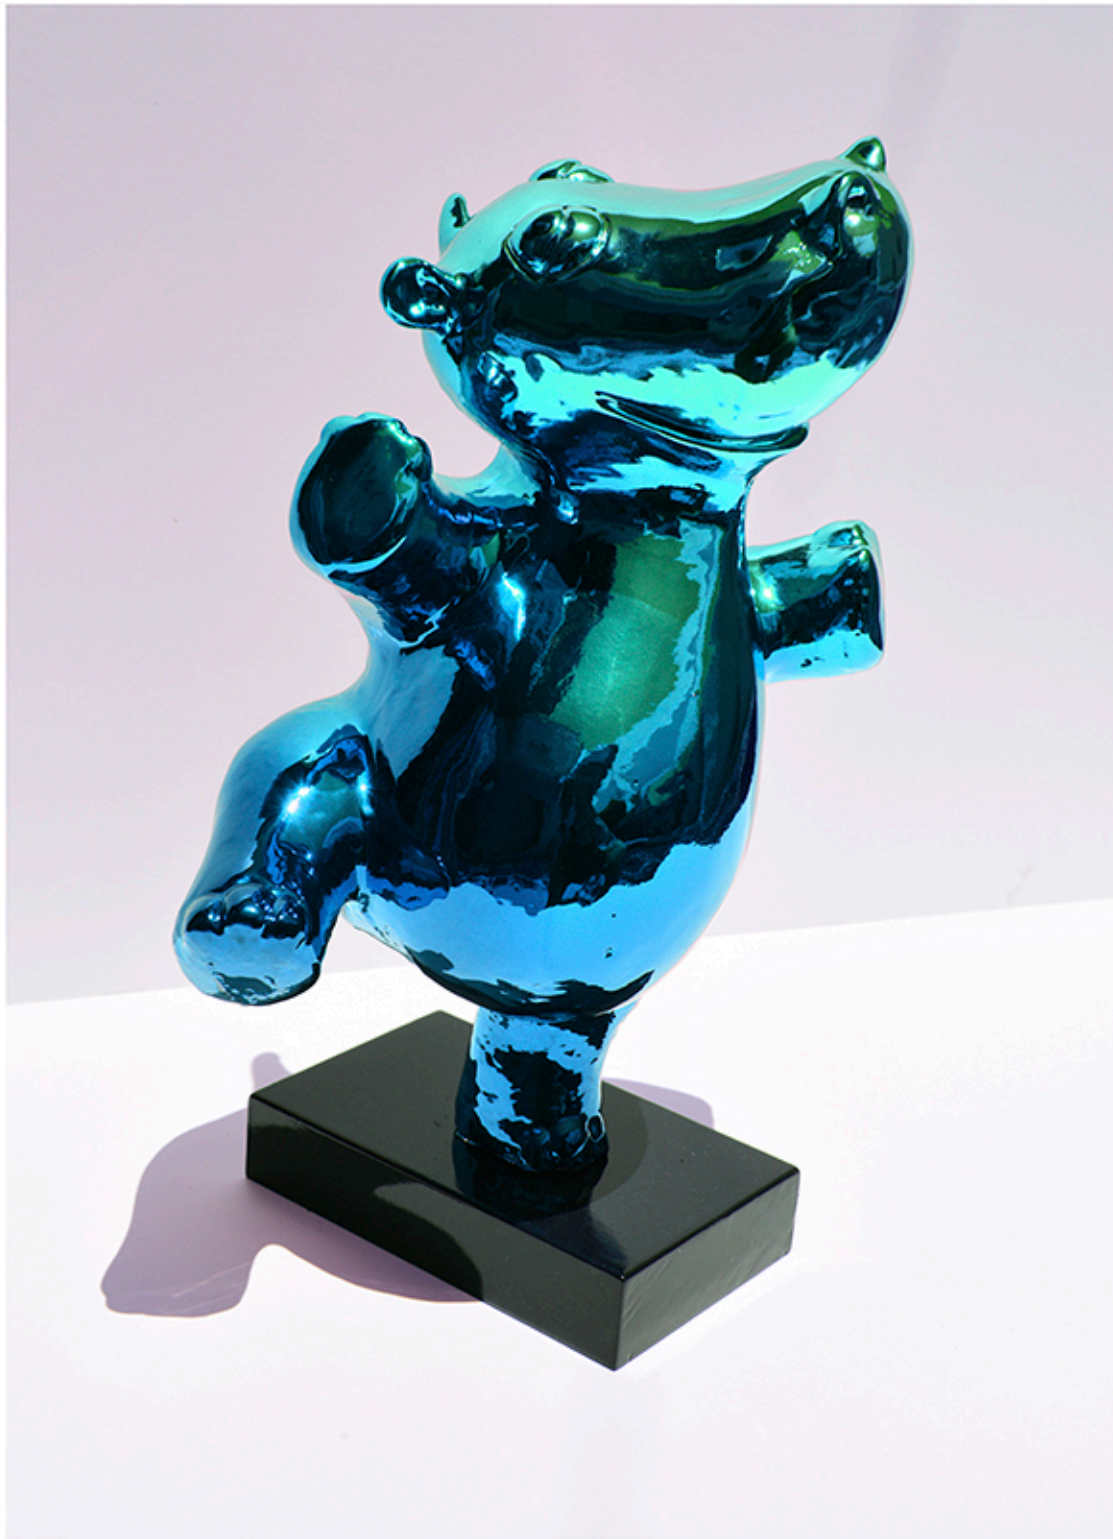

Chrome Sculpture Hippo - Purple
custom sizes to order - all colors

Chrome Sculpture Hippo - Turquoise
custom sizes to order - all colors